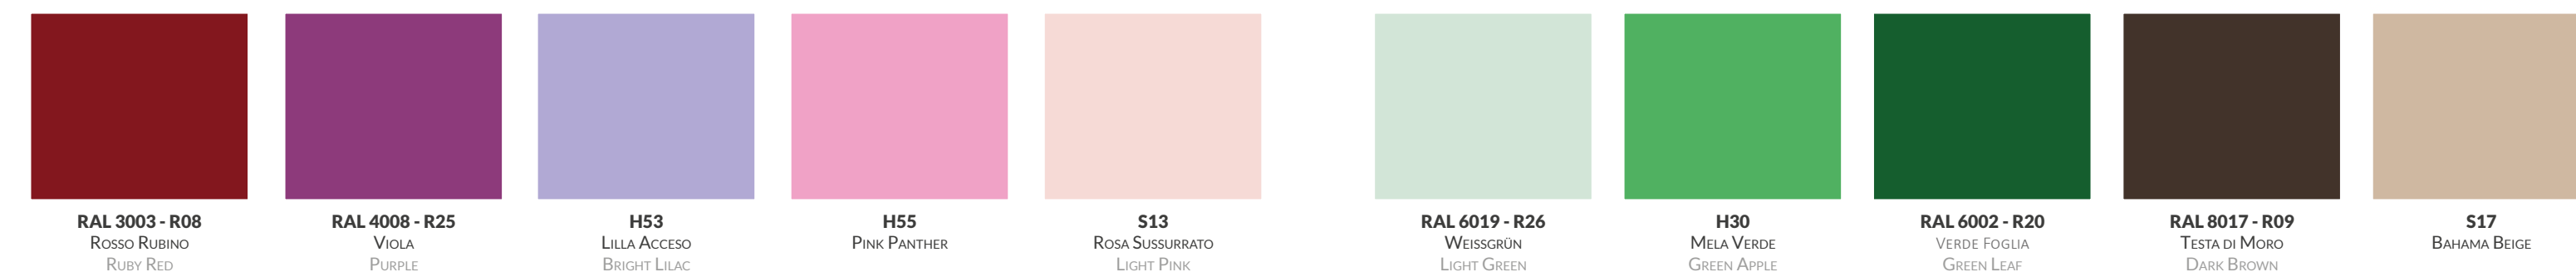

06-2018 6301381400003

CORDIVARI
DESIGN

Colour System 3.0

CORDIVARI
DESIGN

Colour System 3.0

STANDARD

LUCIDI GLOSSY

OPACHI MATT