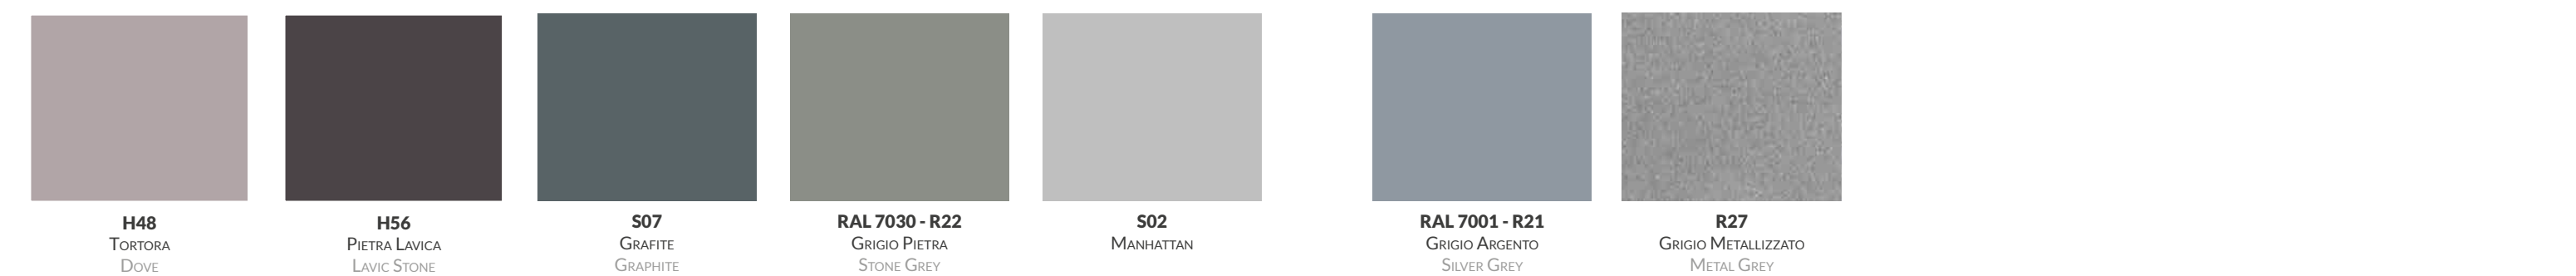

06-2018 6301381400003

CORDIVARI
DESIGN

Colour System 3.0

CORDIVARI
DESIGN

Colour System 3.0

STANDARD

LUCIDI GLOSSY

OPACHI MATT