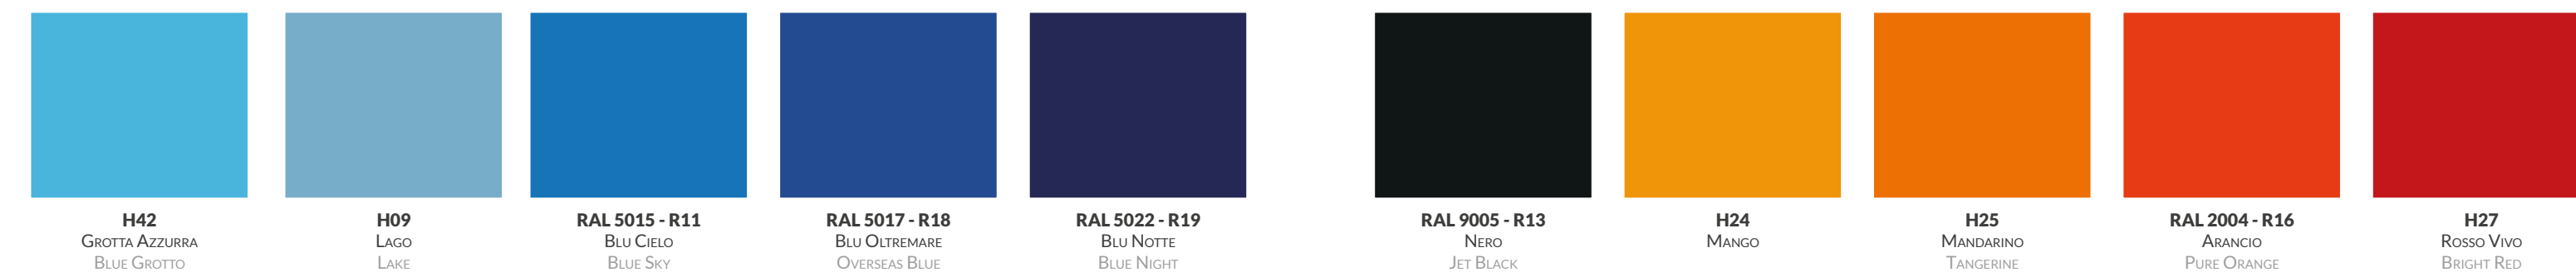

06-2018 6301381400003

CORDIVARI
DESIGN

Colour System 3.0

CORDIVARI
DESIGN

Colour System 3.0

STANDARD

LUCIDI GLOSSY

OPACHI MATT