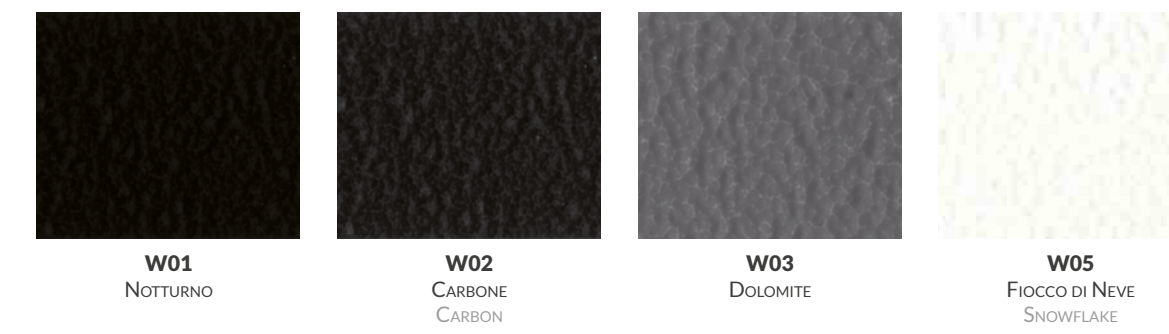

STANDARD

LUCIDI GLOSSY

OPACHI MATT

WAVY

MELANGE

SPECIAL FINISHING