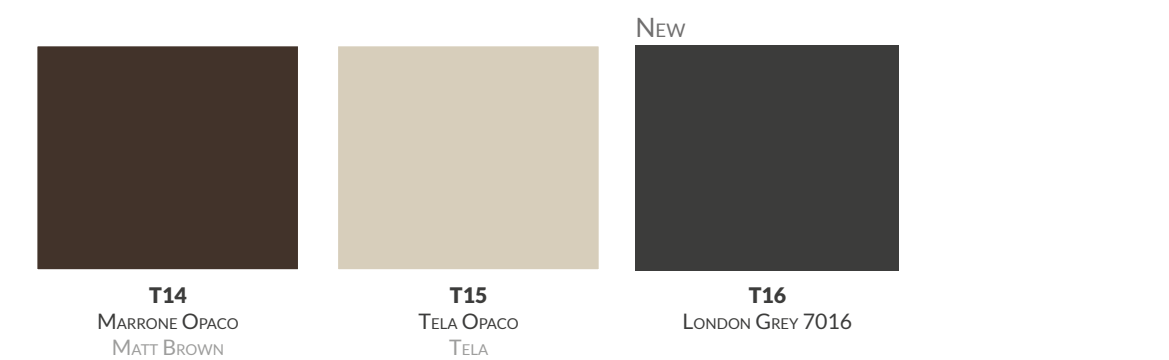

06-2018 6301381400003

CORDIVARI
DESIGN

Colour System 3.0

CORDIVARI
DESIGN

Colour System 3.0

STANDARD

LUCIDI GLOSSY

OPACHI MATT