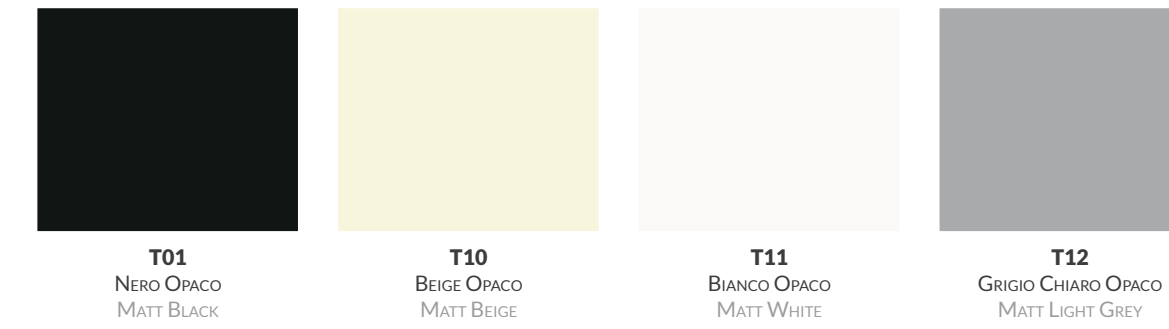

06-2018 6301381400003

CORDIVARI
DESIGN

Colour System 3.0

CORDIVARI
DESIGN

Colour System 3.0

STANDARD

LUCIDI GLOSSY

OPACHI MATT